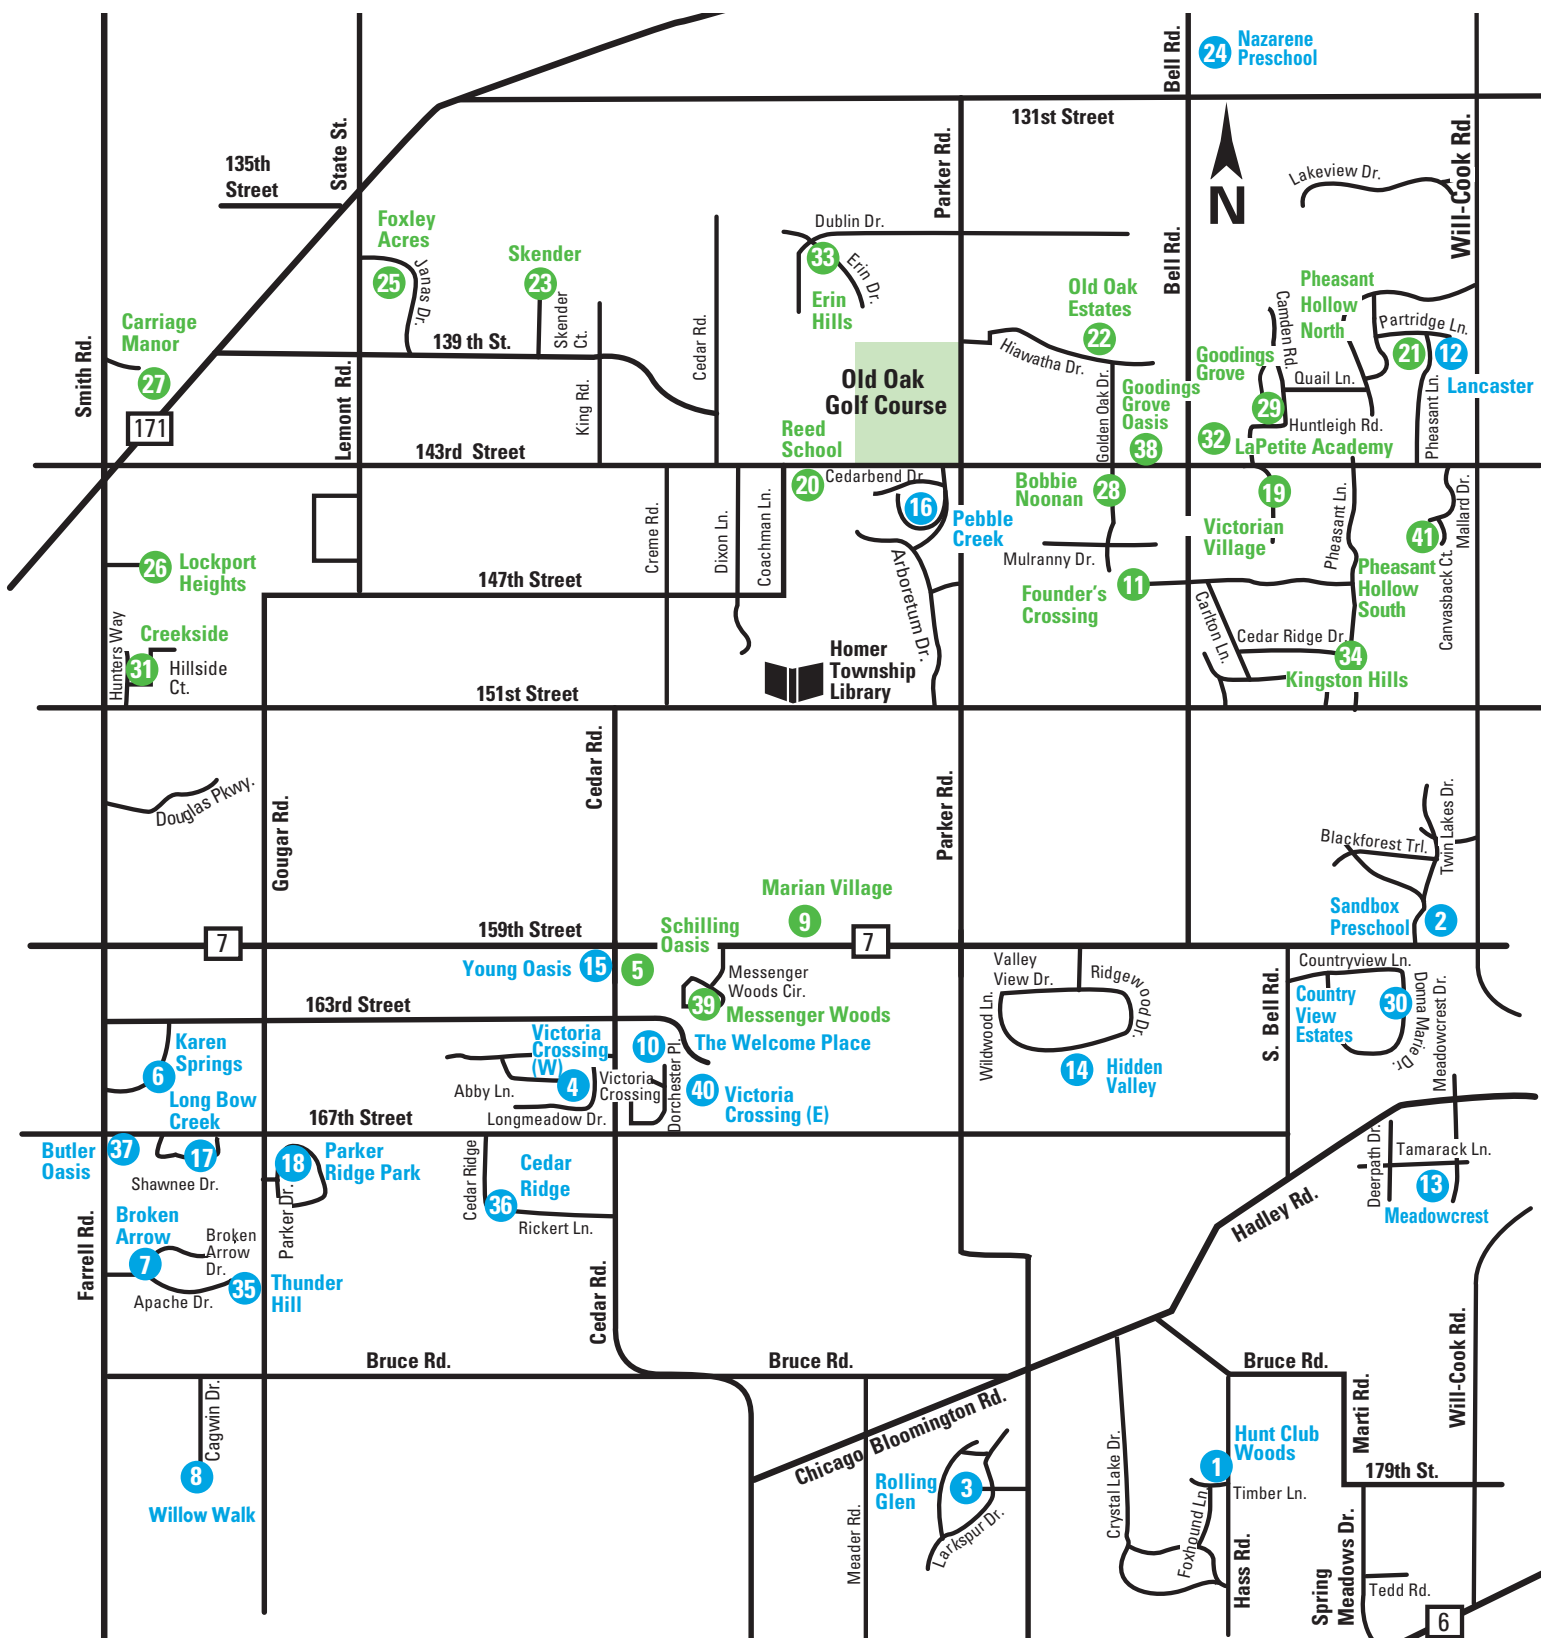

ROUTE B

- **28 Bobbie Noonan Child Care** Cedar Creek Court
- **27 Carriage Manor Estates** Tameling Drive & Schaeffer Court
- **31 Creekside** Hillside Drive
- **33 Erin Hills** Dublin Drive & Erin Drive
- **11 Founders Crossing** Founders Court West
- **25 Foxley Acres** Janas Drive near 13611
- **29 Goodings Grove** Huntleigh Road & Camden Road
- **38 Goodings Grove Oasis** 12914 W. 143rd Street
- **34 Kingston Hills** Pheasant Lane & Cedar Ridge Drive
- **32 LaPetite Academy** 143rd & Bell Road
- **26 Lockport Heights** West 145th Place near 16722
- **9 Marian Village** 15624 Marian Drive
- **39 Messenger Woods** Messenger Woods Circle
- **22 Old Oak Estates** Golden Oak Drive near 14003
- **21 Pheasant Hollow North** Pheasant Lane & Partridge Lane
- **41 Pheasant Hollow South** Mallard Drive & Canvasback Court
- **5 Schilling Oasis** 16025 Cedar Road
- **20 Reed School** 14939 W. 143rd Street
- **23 Skender Court** Skender Court & 139th Street
- **19 Victorian Village** The Inn & also Independence Way & Cheshire Court

For information:
708.301.7908 or visit www.homerlibrary.org